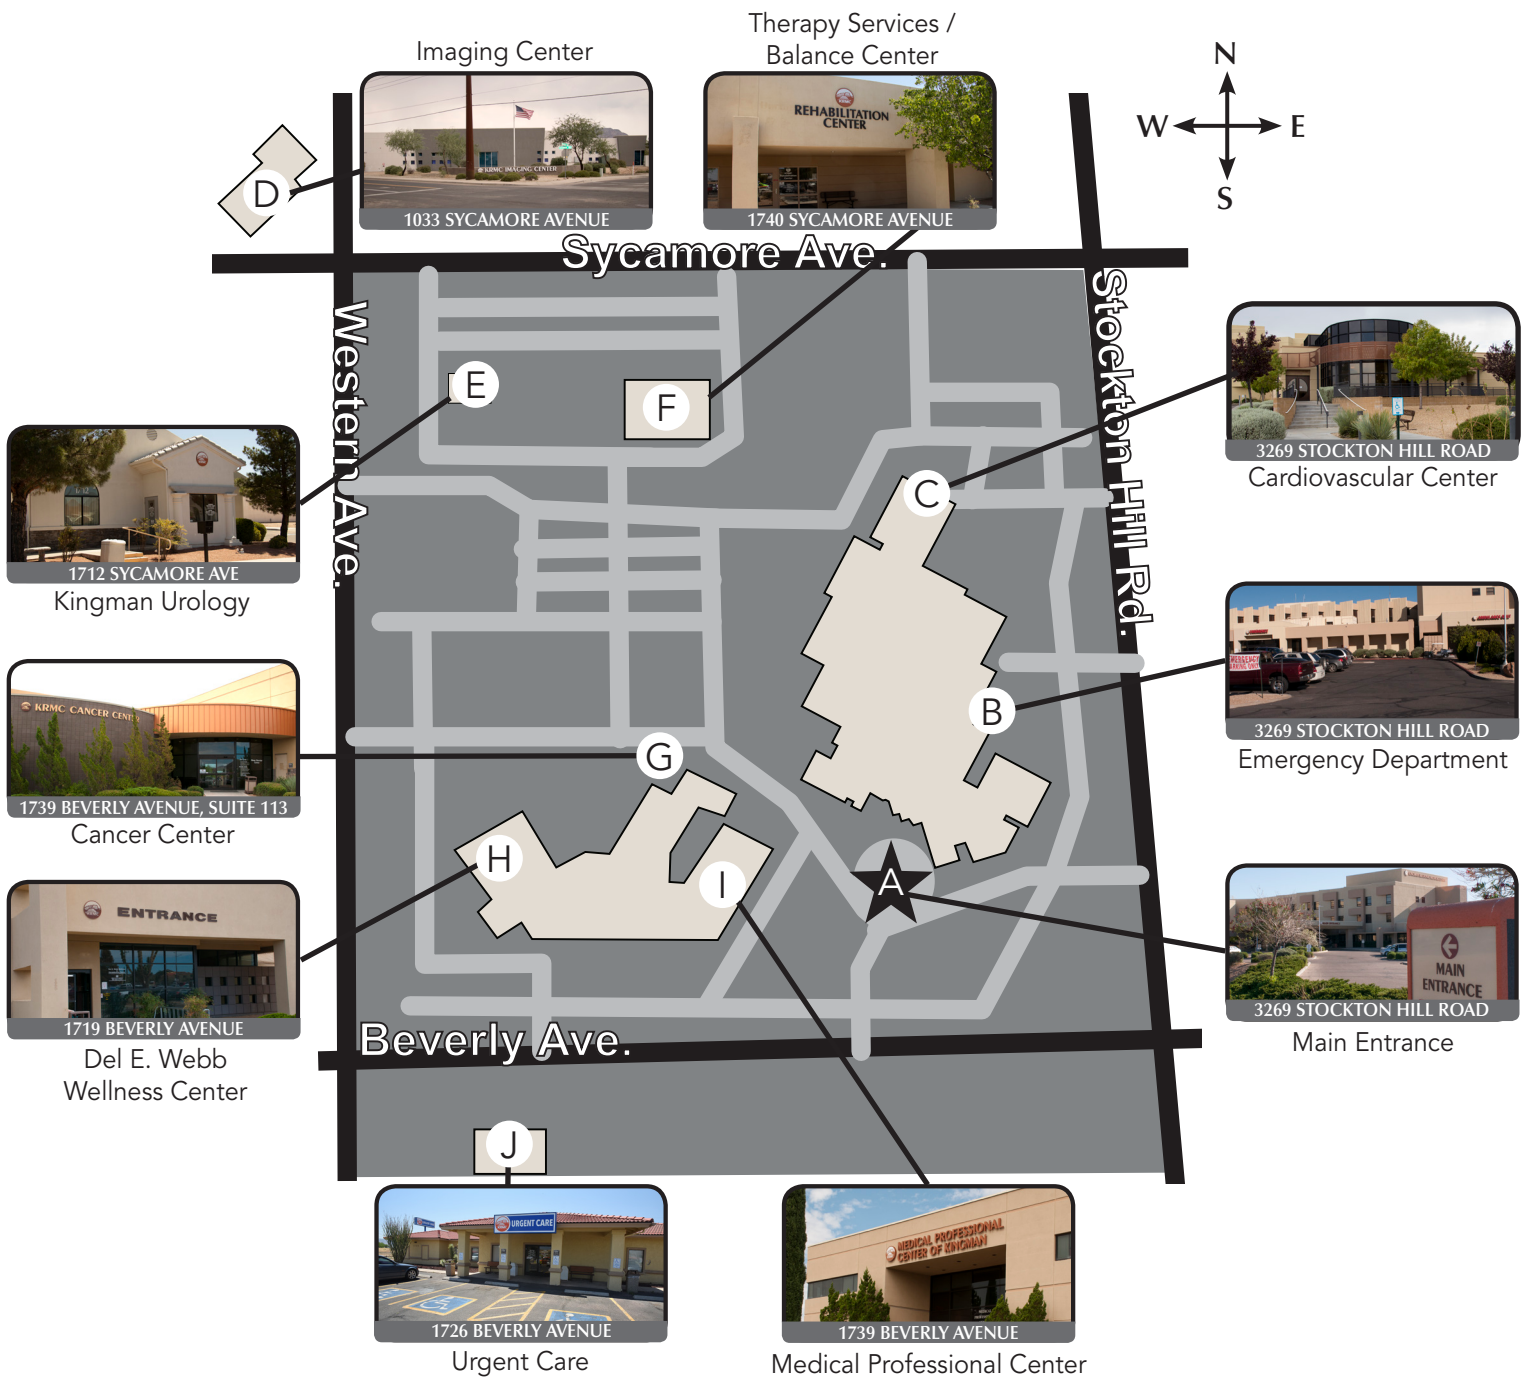

KRMC MAIN CAMPUS FACILITIES

- A. Main Entrance
- B. Emergency Department
- C. Cardiovascular Center
- D. Imaging Center
- E. Kingman Urology
- F. Therapy Services / Balance Center
- G. Cancer Center
- H. Del E. Webb Wellness Center
- I. Medical Professional Center
- J. Urgent Care